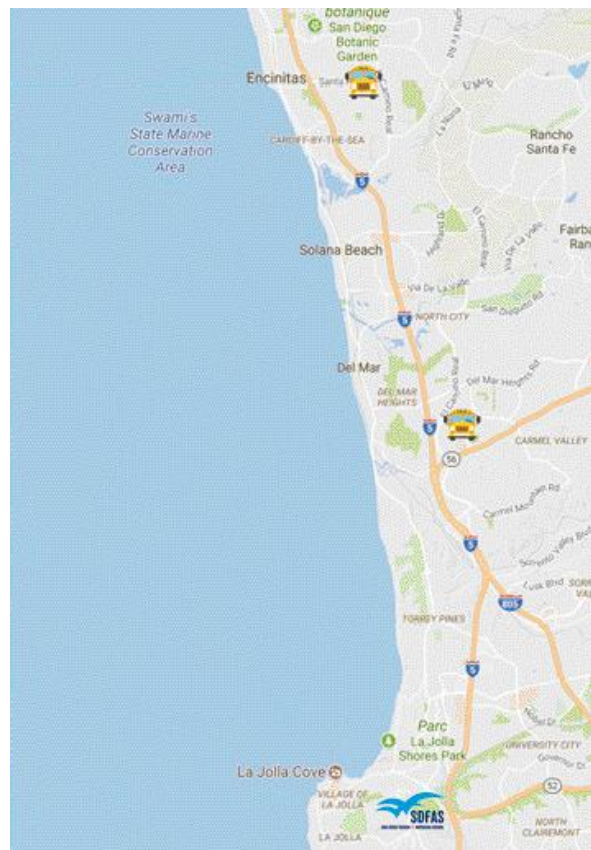

OUR GOAL IS TO TRANSPORT STUDENTS SAFELY, ON TIME AND IN AN ORDERLY MANNER.

We encourage parents and students to take a few minutes to review the safety steps and guidelines that will be provided to you once you have registered for the bus transportation. Occasionally the bus is delayed due to traffic. We appreciate your patience and understanding.